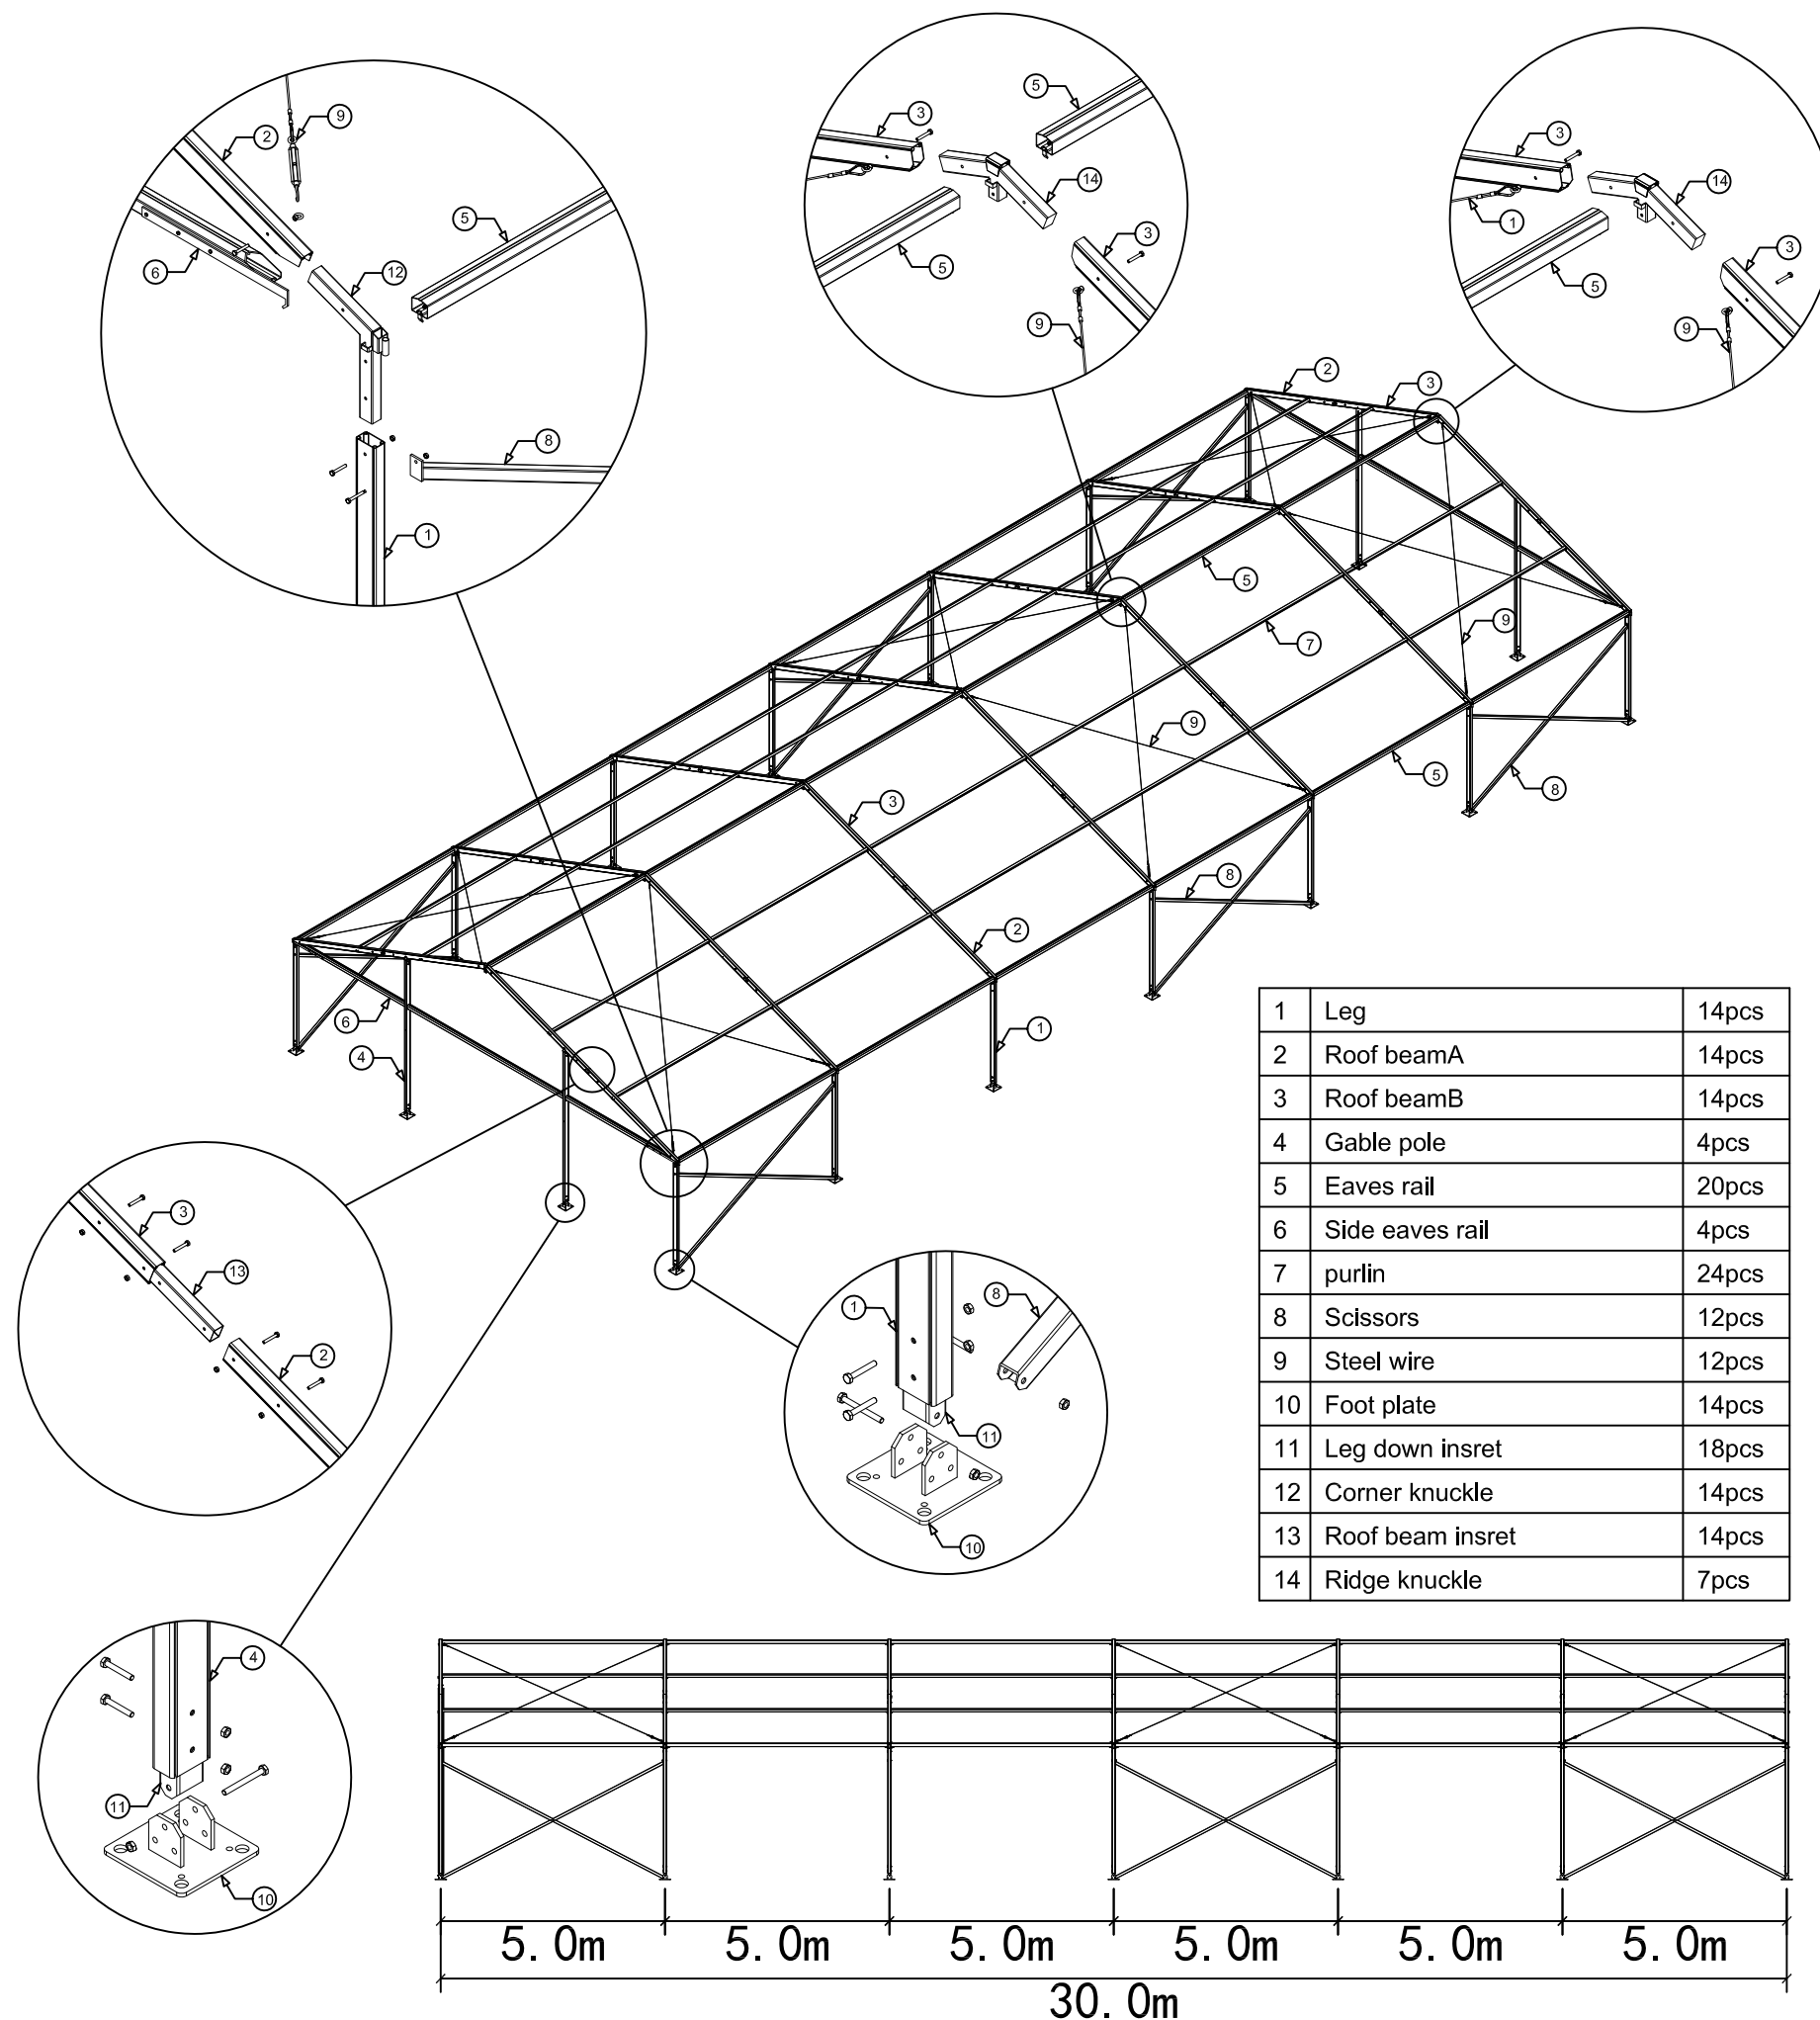

# 12\*30m PARTY TENT TENT

Mapping

Design

Audit

Weight

Scale

20181108

A

01

|    |                  |       |
|----|------------------|-------|
| 1  | Leg              | 14pcs |
| 2  | Roof beamA       | 14pcs |
| 3  | Roof beamB       | 14pcs |
| 4  | Gable pole       | 4pcs  |
| 5  | Eaves rail       | 20pcs |
| 6  | Side eaves rail  | 4pcs  |
| 7  | purlin           | 24pcs |
| 8  | Scissors         | 12pcs |
| 9  | Steel wire       | 12pcs |
| 10 | Foot plate       | 14pcs |
| 11 | Leg down insret  | 18pcs |
| 12 | Corner knuckle   | 14pcs |
| 13 | Roof beam insret | 14pcs |
| 14 | Ridge knuckle    | 7pcs  |